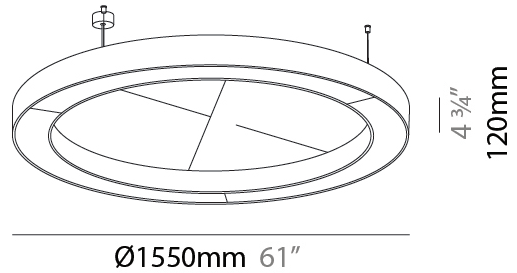

GENERAL

Series: Glorious Acoustic
Brand: Prolicht
Division: Architectural
Mounting Type: Suspension
Mounting Location: Ceiling
Subcategory: Acoustic

PHYSICAL

Shape: Round
Diameter (mm): 1550
Diameter (in): 61
Width (mm): 120
Width (in): 4 ¾
Light Distribution: Direct
Diffuser: [PMMA - Opal / Micro-Prism](#)
Fixture Finish: [SSR / BKV / CWI / CRY / HAB / UFT / ITA / RUA / FTG / MYG / LOD / PUS / FRO / FUP / KIA / POP / BLS / SPG / MEY / GOH / GUM / CHC / COM / ABZ / JAG / OBR / MOS / ROR](#)
Accent Finish: [ANC / ASH / BNA / BTC / BZE / CEL / EGG / EVG / FOG / FOS / FST / FUA / IRI / IRO / KHA / LIC / LIM / MER / MSN / MUS / ONX / PEA / PLU / POL / PPY / RAY / ROY / RST / STE / SWD / TAN / TAU](#)
Fixture Material: Aluminum
Cable Details: [2 000mm / 78 3/4" or 6 000mm / 236 1/4" Transparent Cable](#)

ELECTRICAL

Lamp Type: LED (Zhaga Standard)
Input Wattage (W): 73.4
Total Output Wattage (W): 66.3
Dimming: [Non-Dimmable](#)
Driver Included: Yes
Driver Location: Integrated
Driver Type: Constant Current - Universal
Driver Class: Class 2
Input Voltage (V): 120 - 277

LED

Color Temperature (°K): [2700 / 3000 / 3500 / 4000](#)
Max. Delivered Lumen (lm): 6224 / 6442 / 7564 / 6549
Nominal Lumen (lm): 9575 / 9910 / 11636 / 10075
CRI: >90 CRI
Lamp Life (hrs): 50000

OPTICAL

RATINGS AND CERTIFICATIONS

Certified By: CSA Certified to UL and CSA Standards
IP rating: IP20